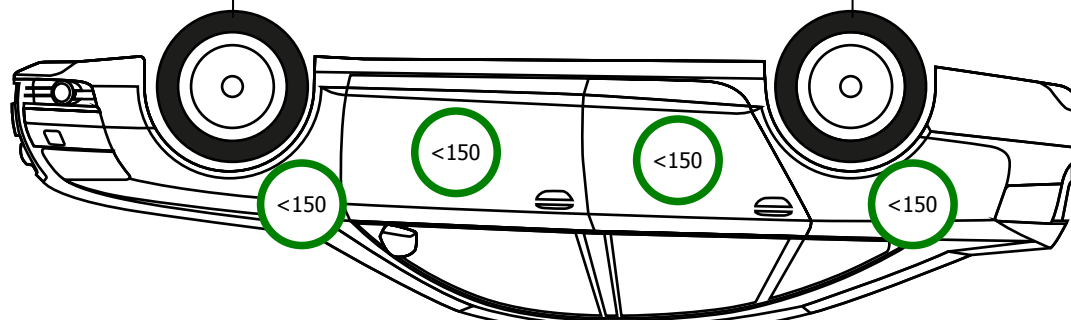

GOODRIDE
All Season Elite Z-401
235/40 R19 96 W XL
8.0 mm

GOODRIDE
All Season Elite Z-401
235/40 R19 96 W XL
8.0 mm

GOODRIDE
All Season Elite Z-401
235/40 R19 96 W XL
8.0 mm

GOODRIDE
All Season Elite Z-401
235/40 R19 96 W XL
8.0 mm