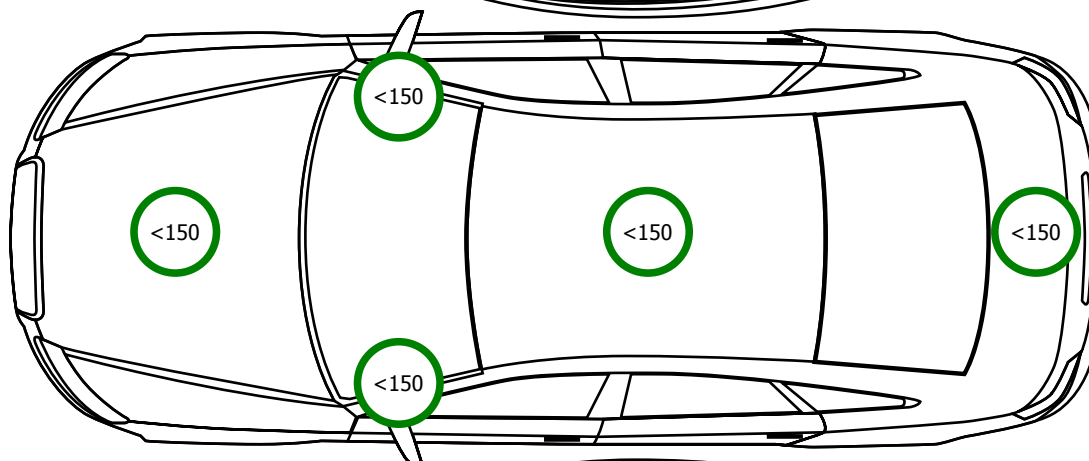

FIRESTONE
ROADHAWK
205/55/16/91V
5.5 mm

FIRESTONE
ROADHAWK
205/55/16/91V
6.0 mm

FIRESTONE
ROADHAWK
205/55/16/91V
5.5 mm

FIRESTONE
ROADHAWK
205/55/16/91V
6.0 mm