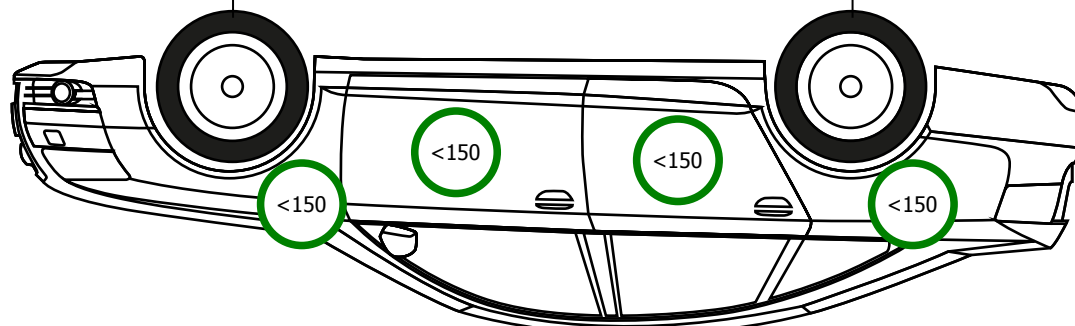

GOODYEAR
ULTRA GRIP PERFORMANCE
245/45/18 100V
6.5 mm

GOODYEAR
ULTRA GRIP PERFORMANCE
245/45/18 100V
6.5 mm

GOODYEAR
ULTRA GRIP PERFORMANCE
245/45/18 100V
6.5 mm

GOODYEAR
ULTRA GRIP PERFORMANCE
245/45/18 100V
6.5mm