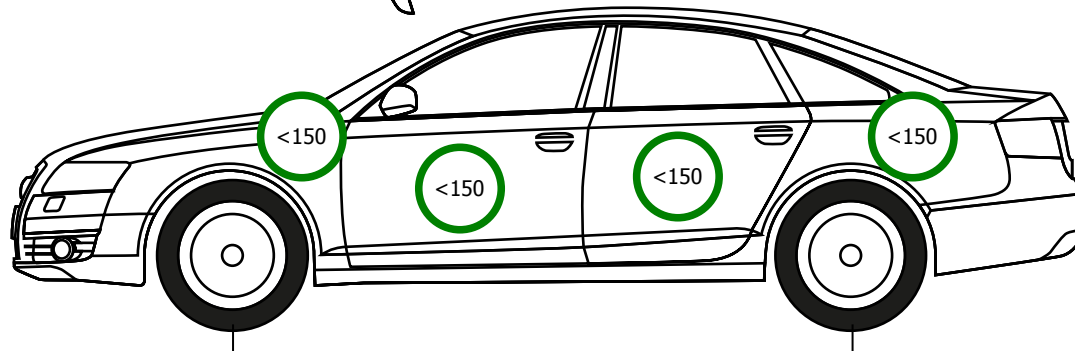

GOODYEAR
ULTRA GRIP PERFORMANCE
245/45/18 100V
6.5 mm

GOODYEAR
ULTRA GRIP PERFORMANCE
245/45/18 100V
6.5 mm

GOODYEAR
ULTRA GRIP PERFORMANCE
245/45/18 100V
6.5 mm

GOODYEAR
ULTRA GRIP PERFORMANCE
245/45/18 100V
6.5mm