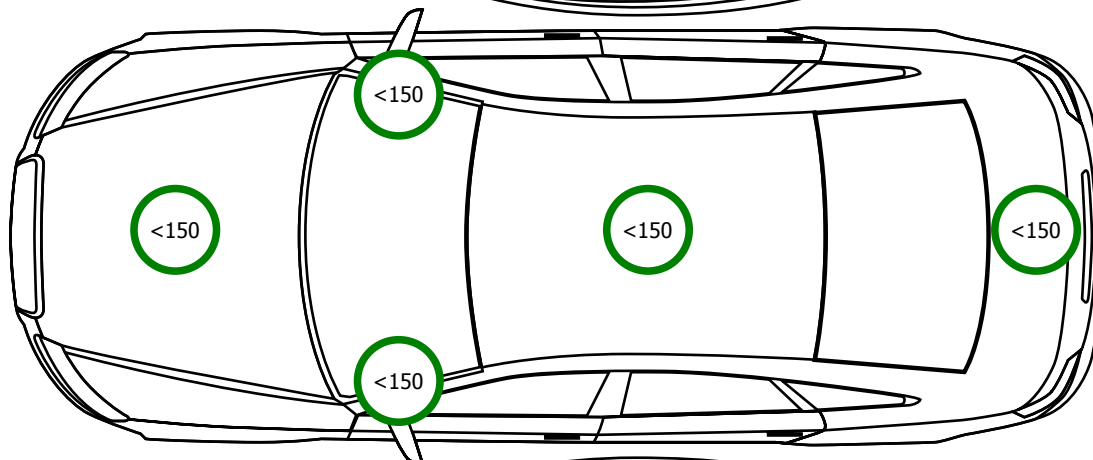

GOODYEAR
ULTRA GRIP PERFORMANCE
245/45/18 100V
6.5 mm

GOODYEAR
ULTRA GRIP PERFORMANCE
245/45/18 100V
6.5 mm

GOODYEAR
ULTRA GRIP PERFORMANCE
245/45/18 100V
6.5 mm

GOODYEAR
ULTRA GRIP PERFORMANCE
245/45/18 100V
6.5mm