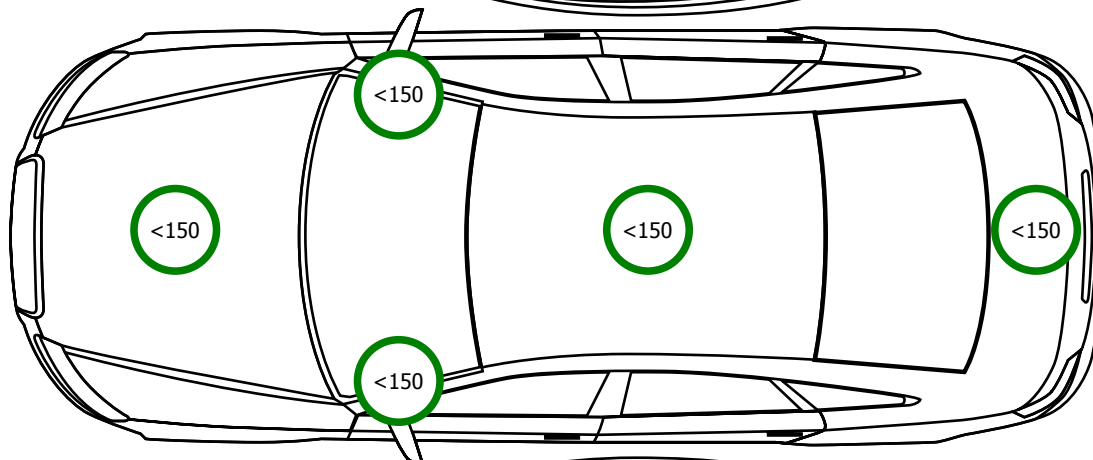

RIKEN
SNOW
215/65/17/99H
6.9 mm

CONTINENTAL
WINTERCONTACT
215/65/17/99H
6.3 mm

RIKEN
SNOW
215/65/17/99H
6.9 mm

CONTINENTAL
WINTERCONTACT
205/55/16/91V
6.5 mm