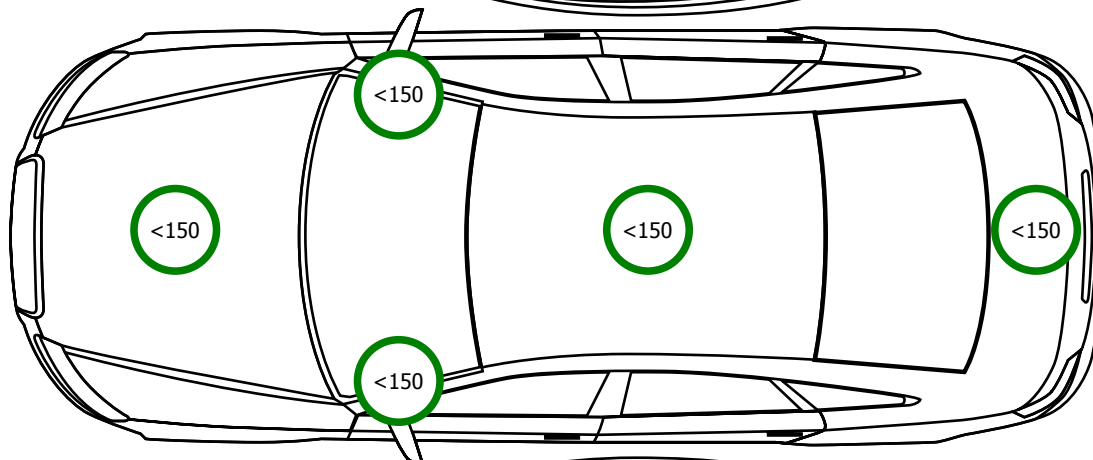

CONTINENTAL
WinterContact
285/35/22/106V
7.8 mm

CONTINENTAL
WinterContact
285/35/22/106V
7.8 mm

CONTINENTAL
WinterContact
285/35/22/106V
7.9 mm

CONTINENTAL
WinterContact
285/35/22/106V
7.8 mm