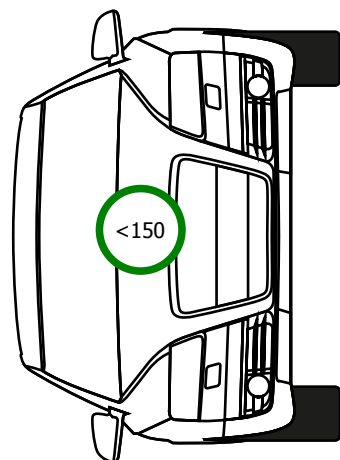

MICHELIN
ENERGY SAVER
205/55/16/91V
4.0 mm

MICHELIN
ENERGY SAVER
205/55/16/91V
5.0 mm

MICHELIN
ENERGY SAVER
205/55/16/91V
4.5 mm

MICHELIN
ENERGY SAVER
205/55/16/91V
4.0 mm