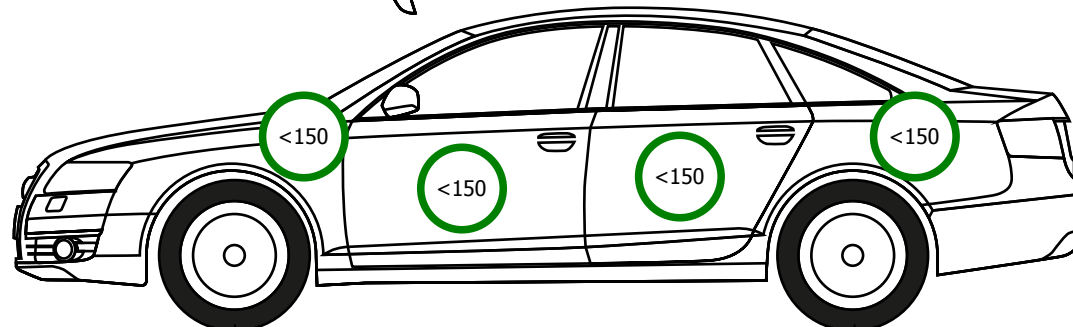

MICHELIN
ENERGY SAVER
205/55/16/91V
4.0 mm

MICHELIN
ENERGY SAVER
205/55/16/91V
5.0 mm

MICHELIN
ENERGY SAVER
205/55/16/91V
4.5 mm

MICHELIN
ENERGY SAVER
205/55/16/91V
4.0 mm