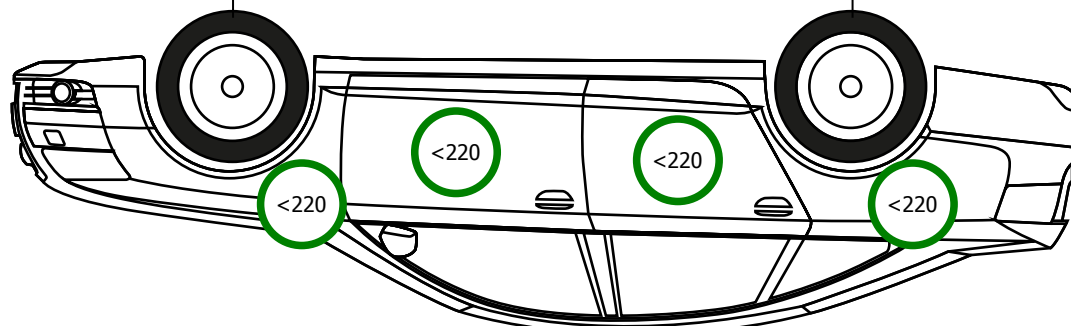

CONTINENTAL
WINTER CONTACT
245/40/18/97V
6.5 mm

BRIDGESTONE
BLIZZAK LM 005
245/40/18/97V
4.0 mm

CONTINENTAL
WINTER CONTACT
245/40/18/97V
6.5 mm

BRIDGESTONE
BLIZZAK LM 005
245/40/18/97V
4.0 mm