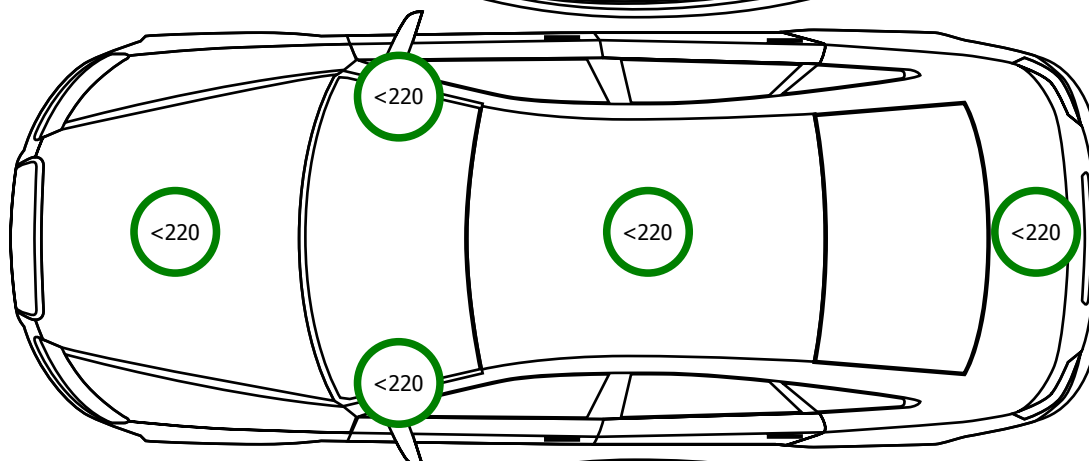

CONTINENTAL
WINTER CONTACT
245/40/18/97V
6.5 mm

BRIDGESTONE
BLIZZAK LM 005
245/40/18/97V
4.0 mm

CONTINENTAL
WINTER CONTACT
245/40/18/97V
6.5 mm

BRIDGESTONE
BLIZZAK LM 005
245/40/18/97V
4.0 mm