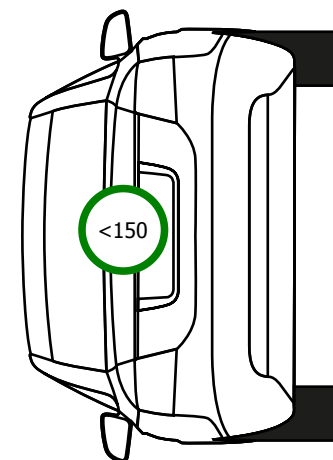

MICHELIN
ENERGY SAVER
205/55/16/91V
4.0 mm

MICHELIN
ENERGY SAVER
205/55/16/91V
4.0 mm

MICHELIN
ENERGY SAVER
205/55/16/91V
4.0 mm

MICHELIN
ENERGY SAVER
205/55/16/91V
4.0 mm