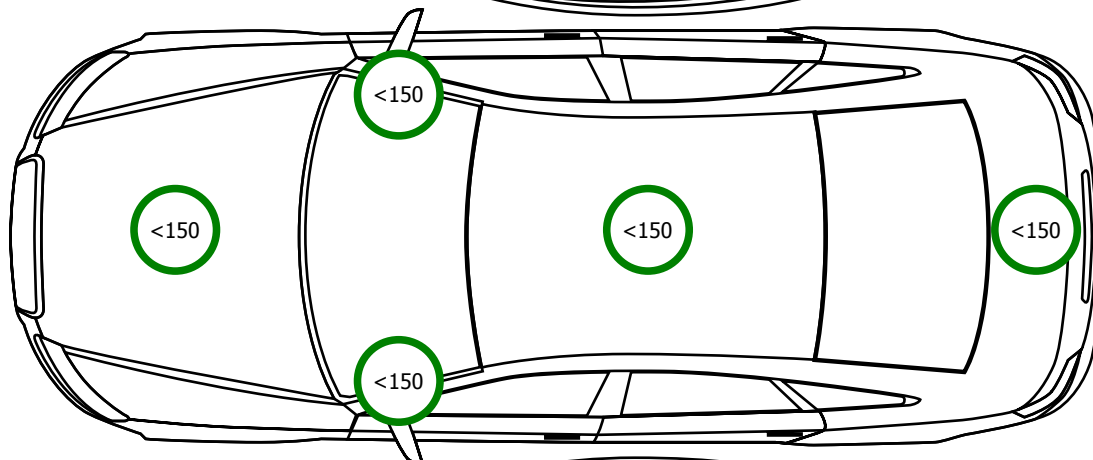

MICHELIN
ENERGY SAVER
205/55/16/91V
4.0 mm

MICHELIN
ENERGY SAVER
205/55/16/91V
4.0 mm

MICHELIN
ENERGY SAVER
205/55/16/91V
4.0 mm

MICHELIN
ENERGY SAVER
205/55/16/91V
4.0 mm