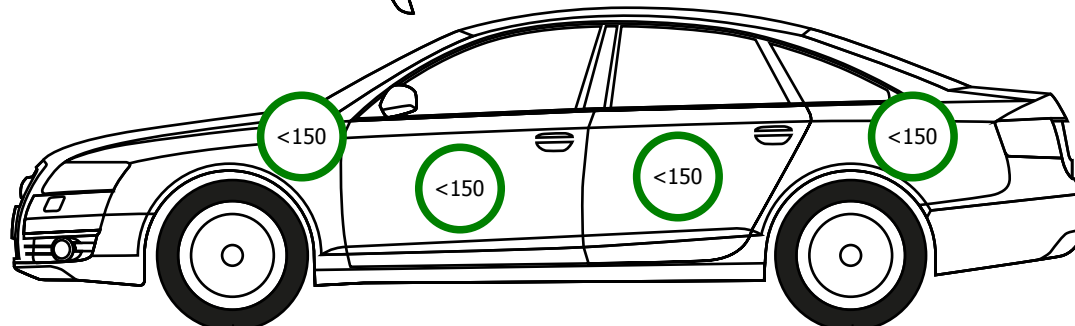

MICHELIN
ENERGY SAVER
205/55/16/91V
4.0 mm

MICHELIN
ENERGY SAVER
205/55/16/91V
4.0 mm

MICHELIN
ENERGY SAVER
205/55/16/91V
4.0 mm

MICHELIN
ENERGY SAVER
205/55/16/91V
4.0 mm