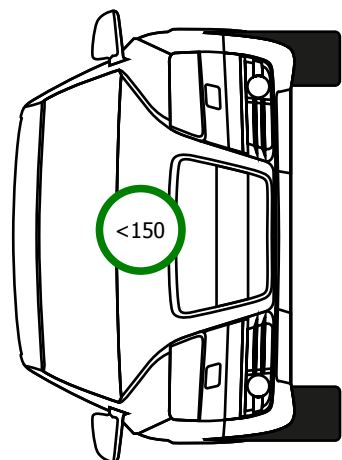

MICHELIN
ENERGY SAVER
205/55/16/91V
4.0 mm

MICHELIN
ENERGY SAVER
205/55/16/91V
4.0 mm

MICHELIN
ENERGY SAVER
205/55/16/91V
4.0 mm

MICHELIN
ENERGY SAVER
205/55/16/91V
4.0 mm