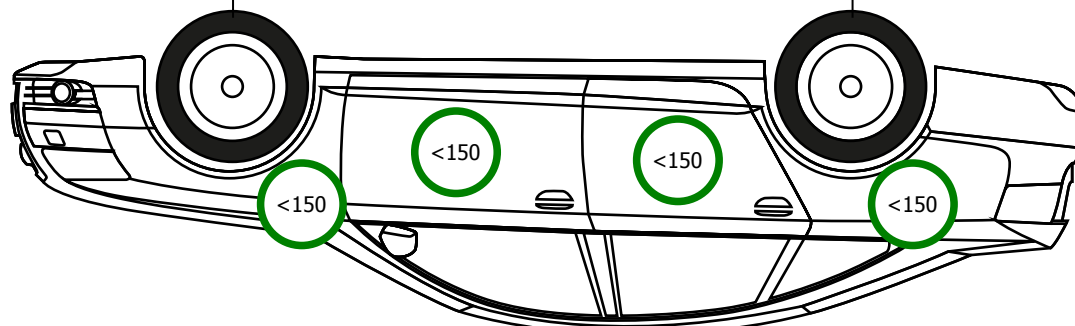

MICHELIN
ENERGY SAVER
205/55/16/91V
4.0 mm

MICHELIN
ENERGY SAVER
205/55/16/91V
4.0 mm

MICHELIN
ENERGY SAVER
205/55/16/91V
4.0 mm

MICHELIN
ENERGY SAVER
205/55/16/91V
4.0 mm