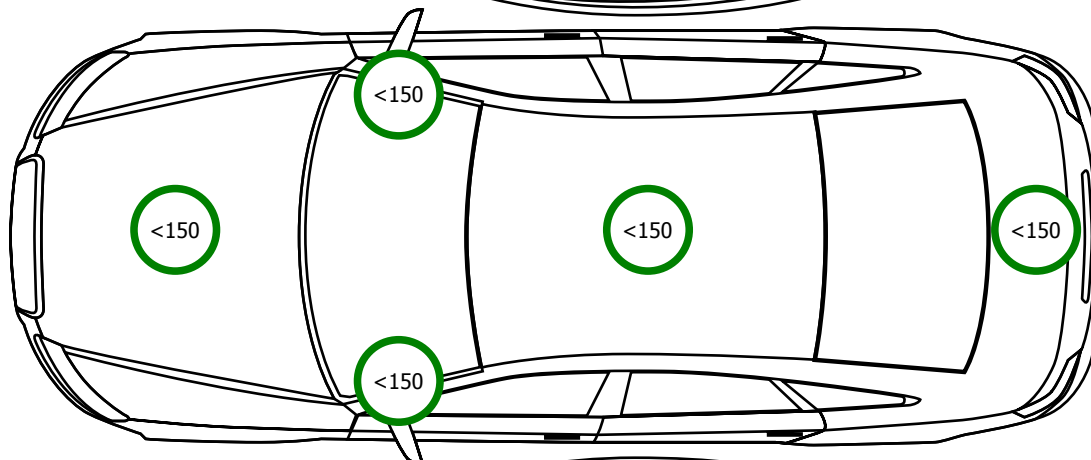

NOKIAN
POWERPROOF SUV
235/65/17/108W
5.8 mm

NOKIAN
POWERPROOF SUV
235/65/17/108W
5.0 mm

HANKOOK
VENTUS S1 EVO 2 SUV
235/65/17/108W
4.0 mm

HANKOOK
VENTUS S1 EVO 2 SUV
235/65/17/108W
4.0 mm