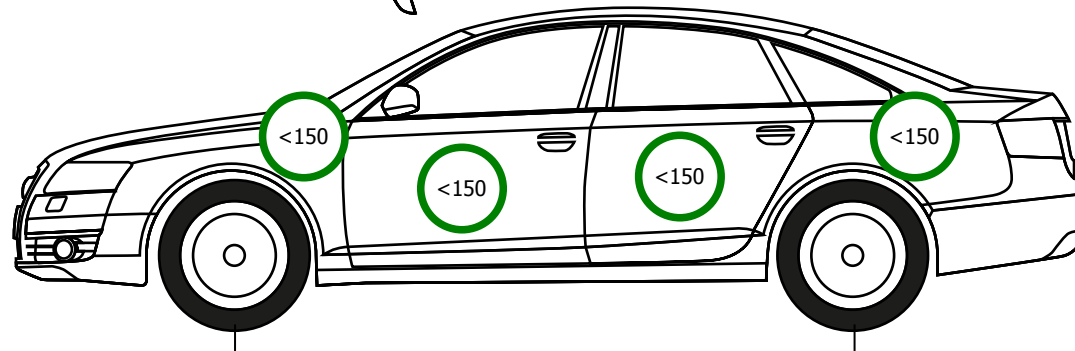

NOKIAN
POWERPROOF SUV
235/65/17/108W
5.8 mm

NOKIAN
POWERPROOF SUV
235/65/17/108W
5.0 mm

HANKOOK
VENTUS S1 EVO 2 SUV
235/65/17/108W
4.0 mm

HANKOOK
VENTUS S1 EVO 2 SUV
235/65/17/108W
4.0 mm