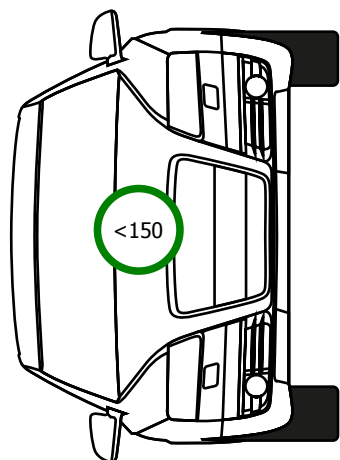

NOKIAN
POWERPROOF SUV
235/65/17/108W
5.8 mm

NOKIAN
POWERPROOF SUV
235/65/17/108W
5.0 mm

HANKOOK
VENTUS S1 EVO 2 SUV
235/65/17/108W
4.0 mm

HANKOOK
VENTUS S1 EVO 2 SUV
235/65/17/108W
4.0 mm