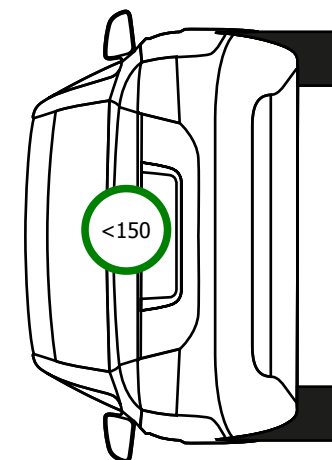

NOKIAN
POWERPROOF SUV
235/65/17/108W
5.8 mm

NOKIAN
POWERPROOF SUV
235/65/17/108W
5.0 mm

HANKOOK
VENTUS S1 EVO 2 SUV
235/65/17/108W
4.0 mm

HANKOOK
VENTUS S1 EVO 2 SUV
235/65/17/108W
4.0 mm