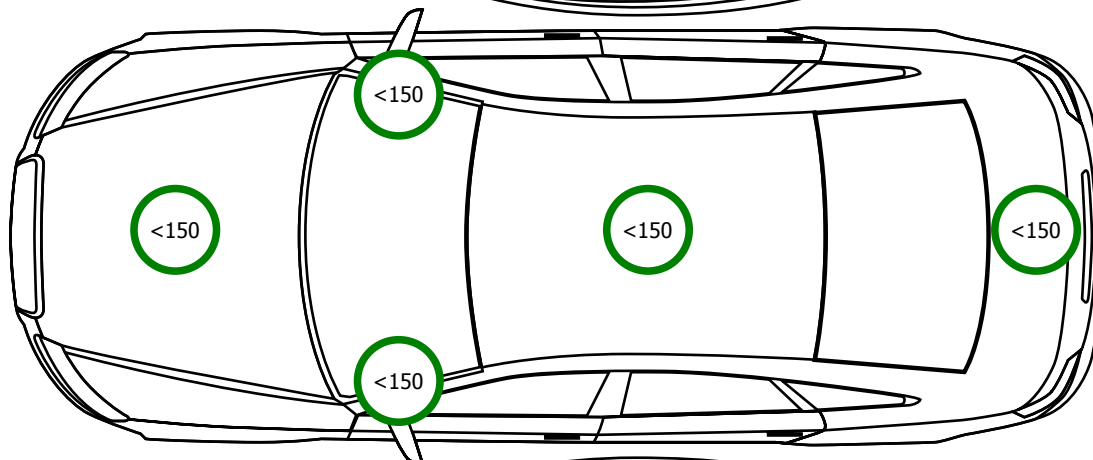

BRIDGESTONE
TURANZA T005
245/45/18 100Y
5.5 mm

BRIDGESTONE
TURANZA T005
245/45/18 100Y
5.2 mm

BRIDGESTONE
TURANZA T005
245/45/18 100Y
5.5 mm

BRIDGESTONE
TURANZA T005
245/45/18 100Y
5.5 mm