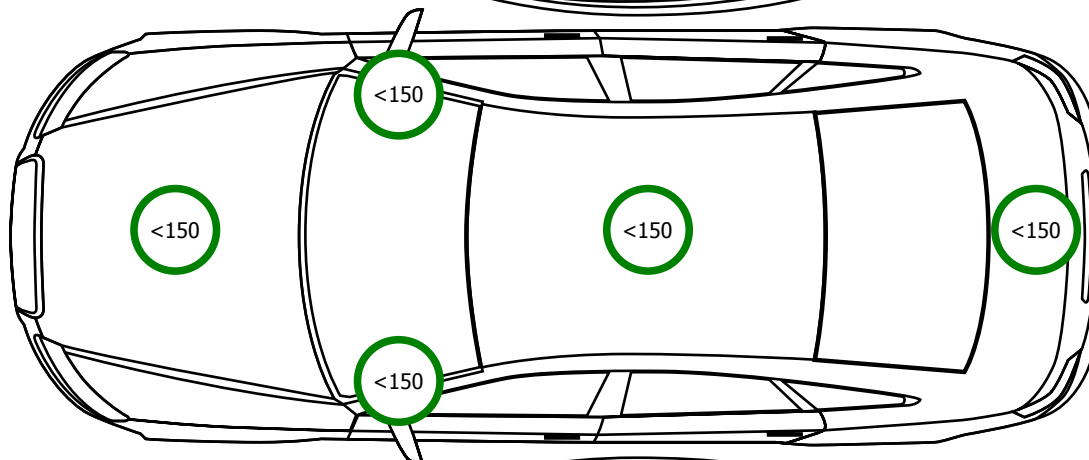

NEXEN
N BLUES
205/55/16/91V
4.5 mm

BRIDGESTONE
TURANZA
205/55/16/91V
6.8 mm

NEXEN
N BLUES
205/55/16/91V
4.5 mm

BRIDGESTONE
TURANZA
205/55/16/91V
6.5mm