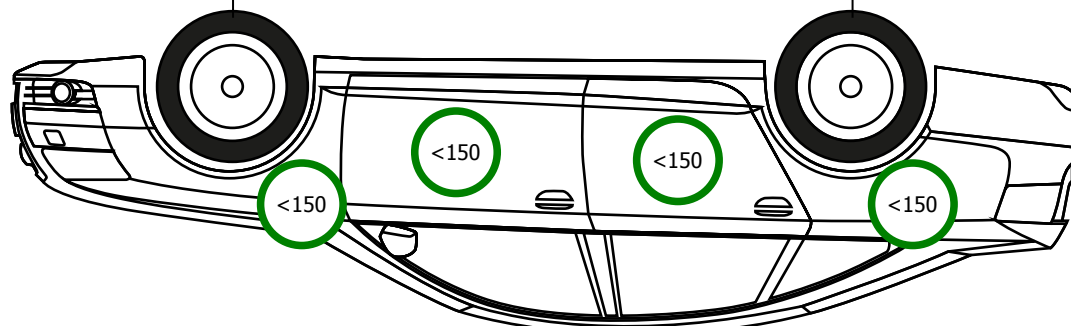

NEXEN
N BLUES
205/55/16/91V
4.5 mm

BRIDGESTONE
TURANZA
205/55/16/91V
6.8 mm

NEXEN
N BLUES
205/55/16/91V
4.5 mm

BRIDGESTONE
TURANZA
205/55/16/91V
6.5mm