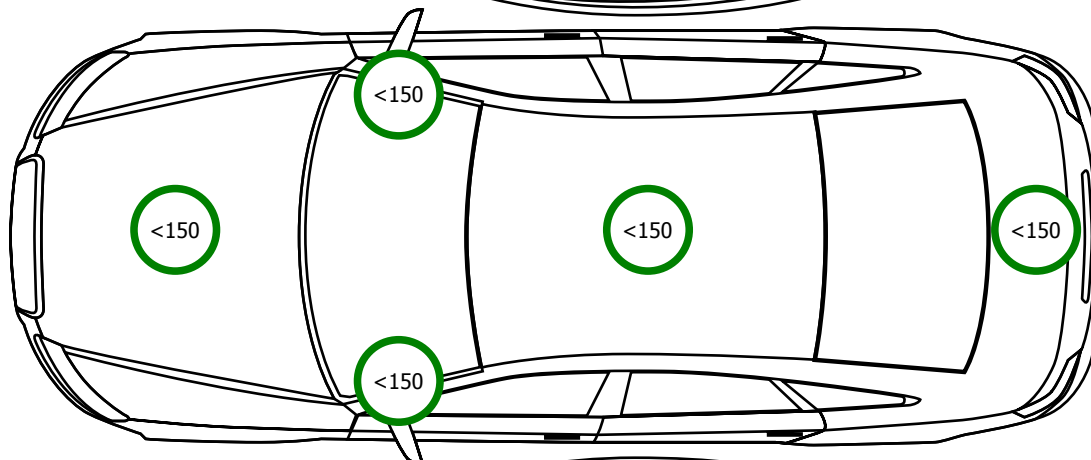

CONTINENTAL
ECO CONTACT 6
225/55/R18/91W
5.0 mm

PIRELLI
SCORPION
225/55/R18/98H
5.0 mm

CONTINENTAL
ECO CONTACT 6
225/55/R18/91W
5.0 mm

PIRELLI
SCORPION
225/55/R18/98H
5.0 mm