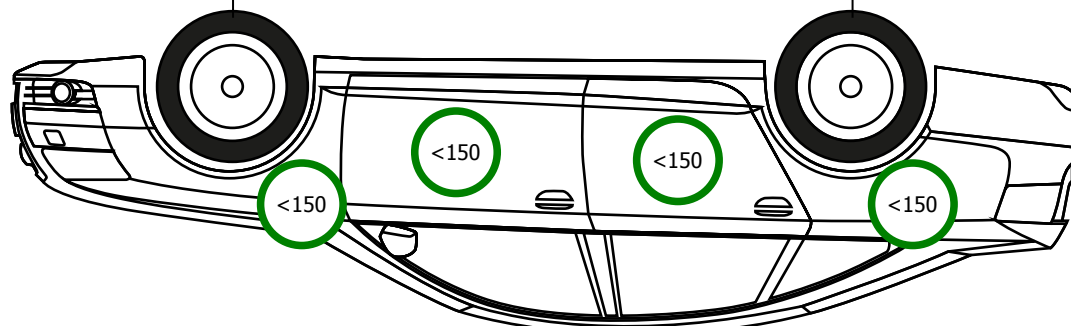

Zeetex
SU6001
235/65/R17/108H
8.5 mm

Zeetex
SU6001
235/65/R17/108H
8.5 mm

Zeetex
SU6001
235/65/R17/108H
8.5 mm

Zeetex
SU6001
235/65/R17/108H
8.5 mm