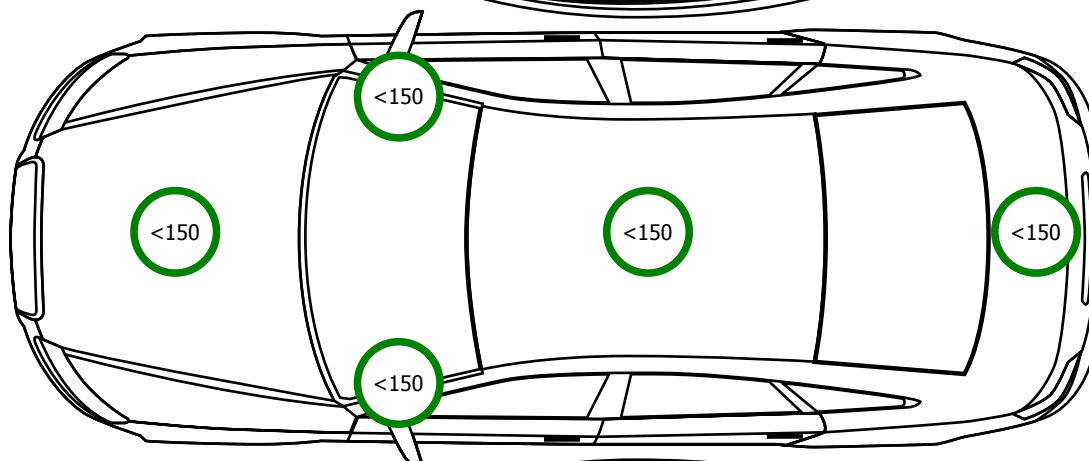

Zeetex
SU6001
235/65/R17/108H
8.5 mm

Zeetex
SU6001
235/65/R17/108H
8.5 mm

Zeetex
SU6001
235/65/R17/108H
8.5 mm

Zeetex
SU6001
235/65/R17/108H
8.5 mm