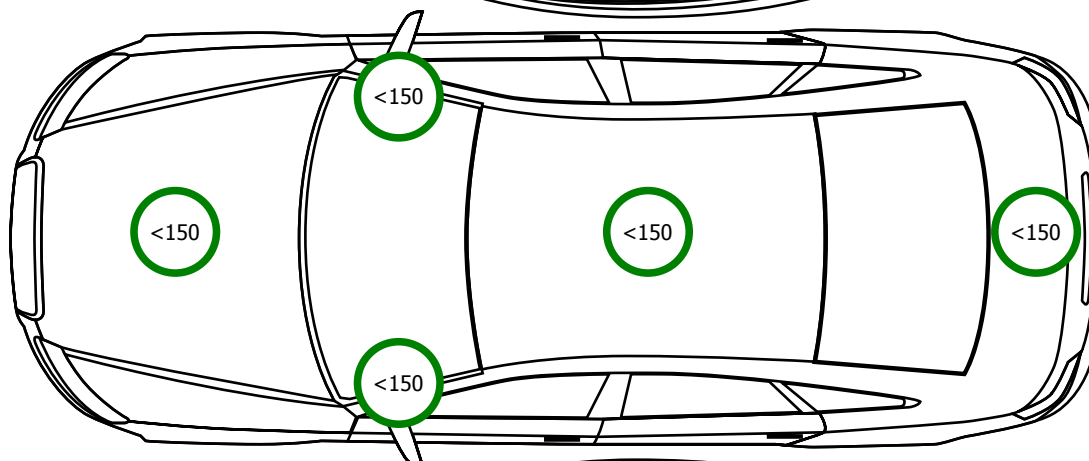

**NOKIAN**  
WR SUV 3  
235/55/R18/104H  
7.6 mm

**NOKIAN**  
WR SUV 3  
235/55/R18/104H  
8.2 mm

**NOKIAN**  
WR SUV 3  
235/55/R18/104H  
8.0 mm

**NOKIAN**  
WR SUV 3  
235/55/R18/104H  
8.0 mm