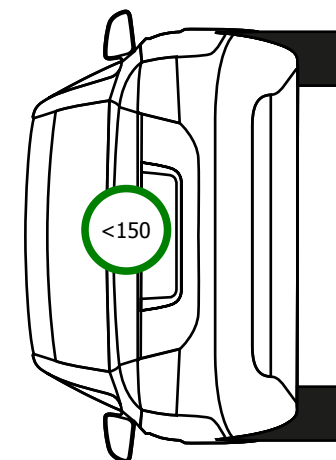

GOODYEAR
Ultragrip Performance
245/45/R18/100V
7.0 mm

GOODYEAR
Ultragrip Performance
245/45/R18/100V
7.0 mm

GOODYEAR
Ultragrip Performance
245/45/R18/100V
8.0 mm

GOODYEAR
Ultragrip Performance
245/45/R18/100V
8.0 mm