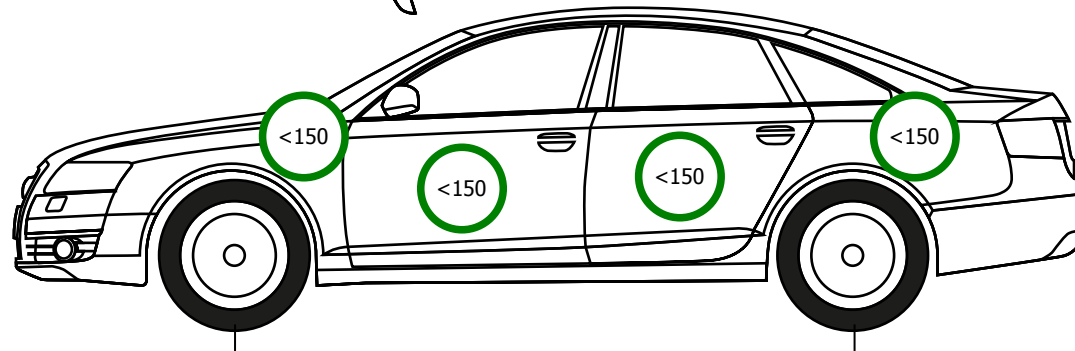

GOODYEAR
Ultragrip Performance
245/45/R18/100V
7.0 mm

GOODYEAR
Ultragrip Performance
245/45/R18/100V
7.0 mm

GOODYEAR
Ultragrip Performance
245/45/R18/100V
8.0 mm

GOODYEAR
Ultragrip Performance
245/45/R18/100V
8.0 mm