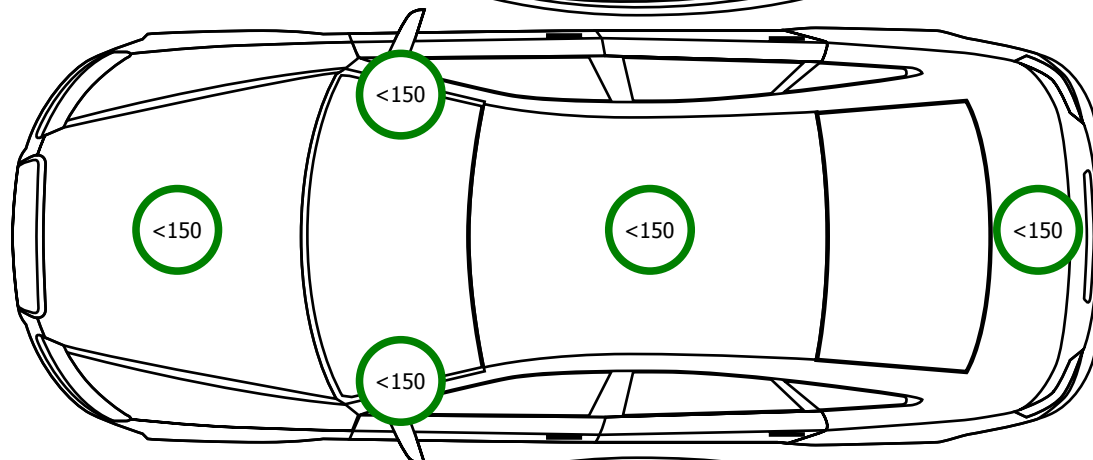

GOODYEAR
Ultragrip Performance
245/45/R18/100V
7.0 mm

GOODYEAR
Ultragrip Performance
245/45/R18/100V
7.0 mm

GOODYEAR
Ultragrip Performance
245/45/R18/100V
8.0 mm

GOODYEAR
Ultragrip Performance
245/45/R18/100V
8.0 mm