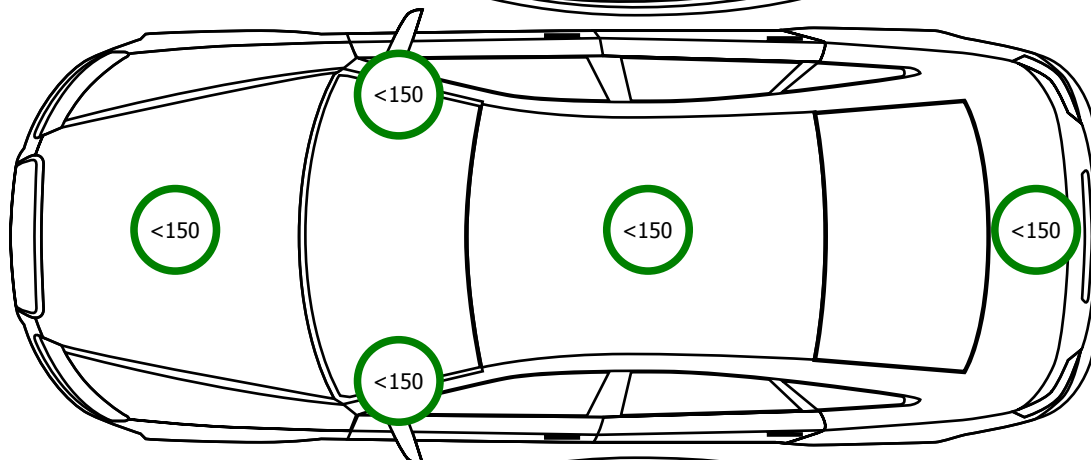

FIRESTONE
ROADHAWK
245/45/19 102Y
4.0 mm

FIRESTONE
ROADHAWK
245/45/19 102Y
4.0 mm

FIRESTONE
ROADHAWK
245/45/19 102Y
5.0 mm

FIRESTONE
ROADHAWK
245/45/19 102Y
5.0 mm