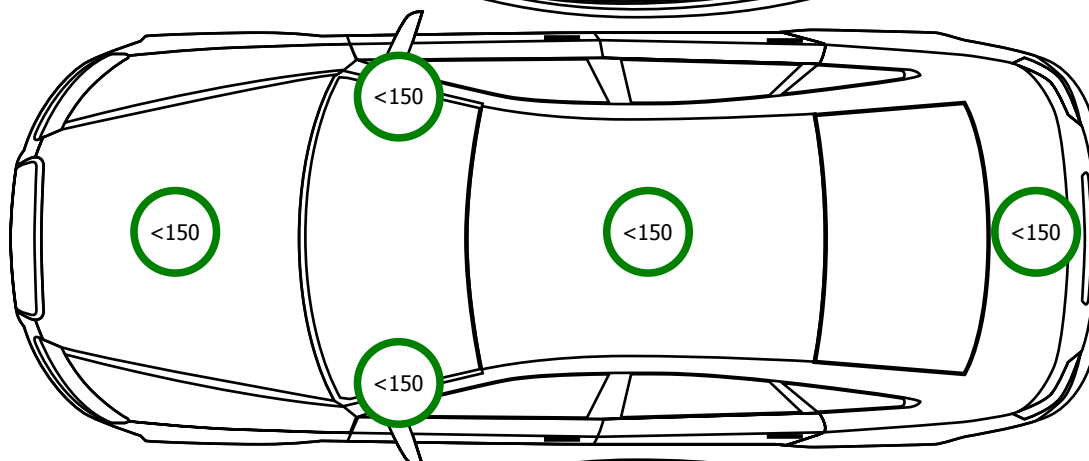

BRIDGESTONE
TURANZA ECO
205/60/16/92H
4.6 mm

BRIDGESTONE
TURANZA ECO
205/60/16/92H
5.2 mm

BRIDGESTONE
TURANZA ECO
205/60/16/92H
5.0 mm

BRIDGESTONE
TURANZA ECO
205/60/16/92H
5.2 mm