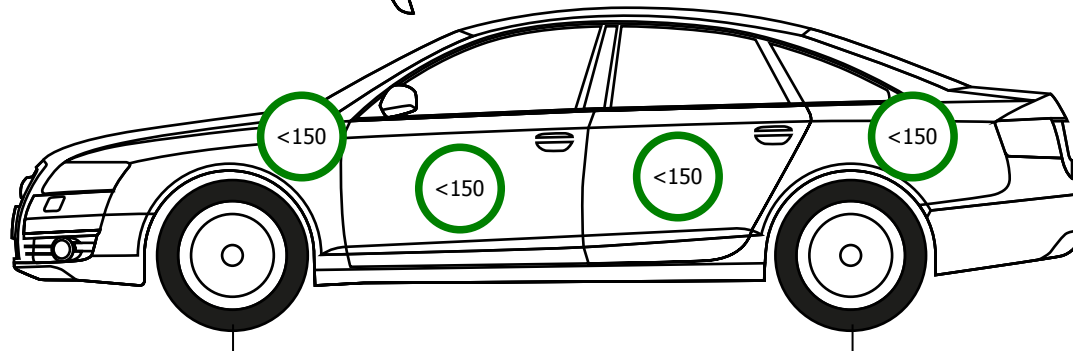

MERCEDES E220 EXCLUSIVE 4 MATIC

GRUBOŚĆ POWŁOKI LAKIERNICZEJ / OPONY

ZAPAS/ZESTAW
TAK

Continental
Winter Contact TS850P
225/55/17/97H
6 mm

Continental
Winter Contact TS850P
225/55/17/97H
7.0 mm

Continental
Winter Contact TS850P
225/55/17/97H
6.5 mm

Continental
Winter Contact TS850P
225/55/17/97H
7.0 mm