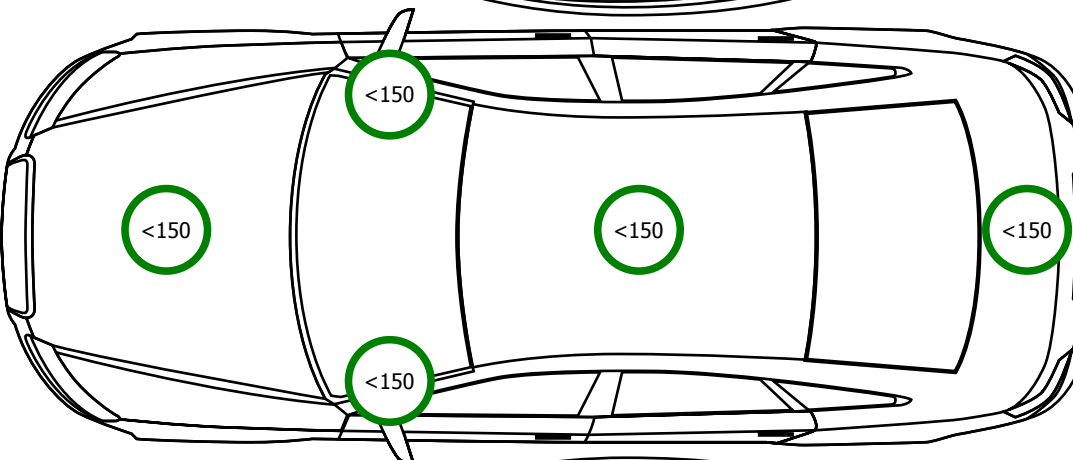

MERCEDES E220 EXCLUSIVE 4 MATIC

GRUBOŚĆ POWŁOKI LAKIERNICZEJ / OPONY

ZAPAS/ZESTAW
TAK

Continental
Winter Contact TS850P
225/55/17/97H
6 mm

Continental
Winter Contact TS850P
225/55/17/97H
7.0 mm

Continental
Winter Contact TS850P
225/55/17/97H
6.5 mm

Continental
Winter Contact TS850P
225/55/17/97H
7.0 mm