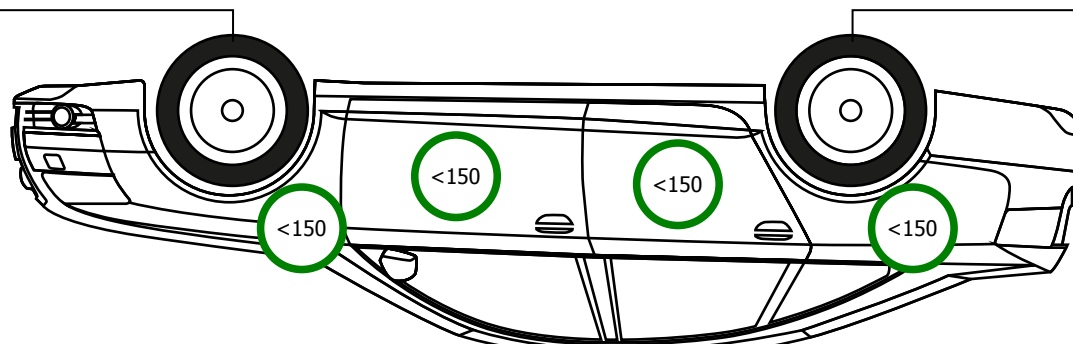

MERCEDES E220 EXCLUSIVE 4 MATIC

GRUBOŚĆ POWŁOKI LAKIERNICZEJ / OPONY

ZAPAS/ZESTAW
TAK

Continental
Winter Contact TS850P
225/55/17/97H
6 mm

Continental
Winter Contact TS850P
225/55/17/97H
7.0 mm

Continental
Winter Contact TS850P
225/55/17/97H
6.5 mm

Continental
Winter Contact TS850P
225/55/17/97H
7.0 mm