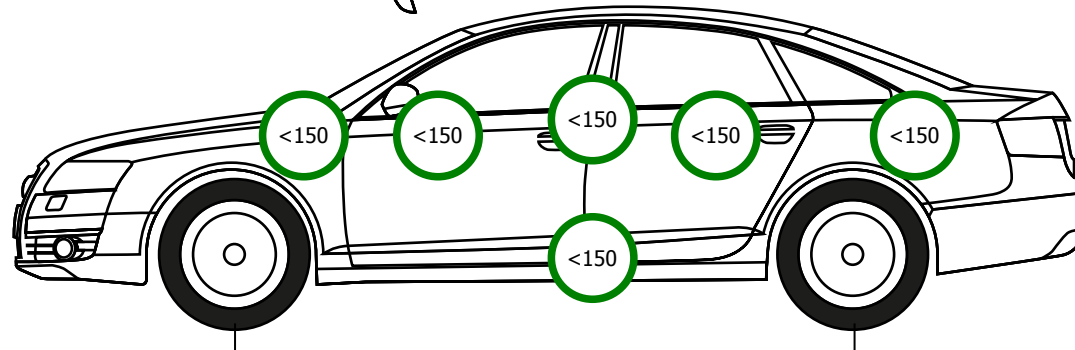

# SKODA FABIA 1.0 TSI AMBITION

GRUBOŚĆ POWŁOKI LAKIERNICZEJ/OPONY

ZAPAS/ZESTAW  
TAK

**Goodride**  
All Season Elite Z-401  
185/60R15 88 H  
8.5 mm

**Goodride**  
All Season Elite Z-401  
185/60R15 88 H  
8.5 mm

**Goodride**  
All Season Elite Z-401  
185/60R15 88 H  
8.5 mm

**Goodride**  
All Season Elite Z-401  
185/60R15 88 H  
8.5 mm