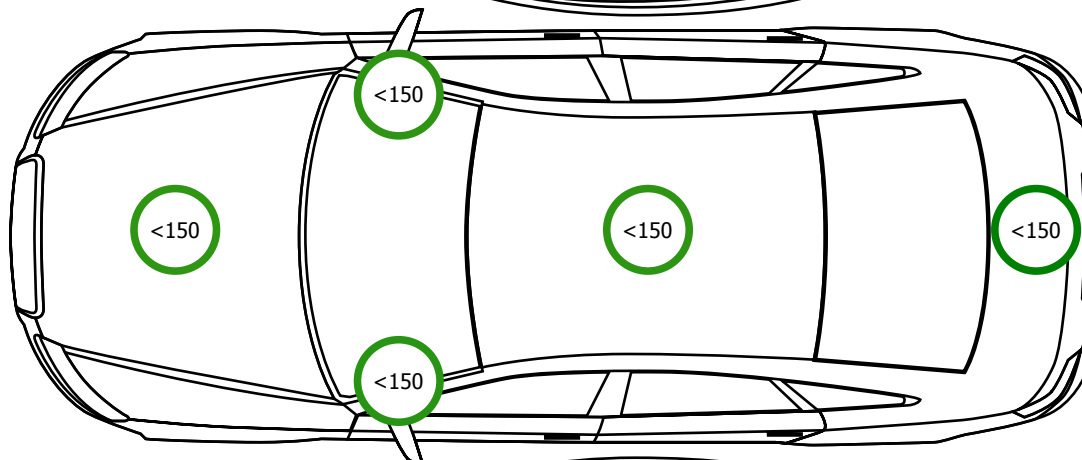

# SKODA FABIA 1.0 TSI AMBITION

GRUBOŚĆ POWŁOKI LAKIERNICZEJ/OPONY

ZAPAS/ZESTAW  
TAK

**Goodride**  
All Season Elite Z-401  
185/60R15 88 H  
8.5 mm

**Goodride**  
All Season Elite Z-401  
185/60R15 88 H  
8.5 mm

**Goodride**  
All Season Elite Z-401  
185/60R15 88 H  
8.5 mm

**Goodride**  
All Season Elite Z-401  
185/60R15 88 H  
8.5 mm