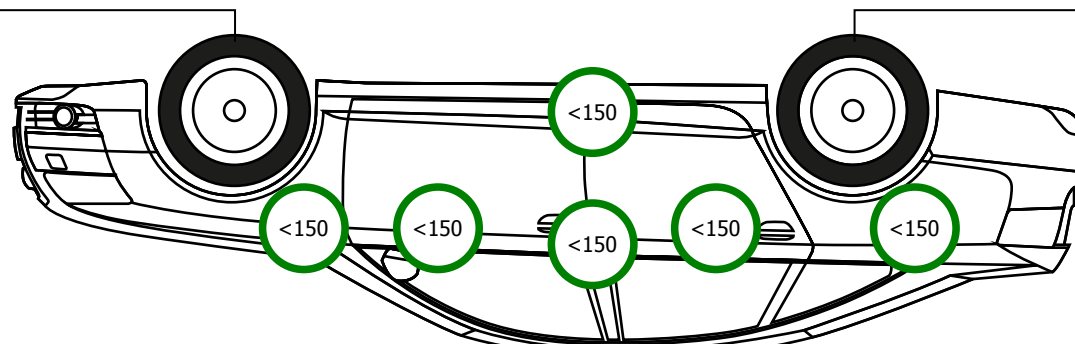

# SKODA FABIA 1.0 TSI AMBITION

GRUBOŚĆ POWŁOKI LAKIERNICZEJ/OPONY

ZAPAS/ZESTAW  
TAK

**Goodride**  
All Season Elite Z-401  
185/60R15 88 H  
8.5 mm

**Goodride**  
All Season Elite Z-401  
185/60R15 88 H  
8.5 mm

**Goodride**  
All Season Elite Z-401  
185/60R15 88 H  
8.5 mm

**Goodride**  
All Season Elite Z-401  
185/60R15 88 H  
8.5 mm