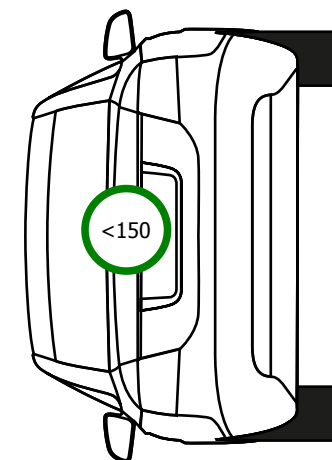

# SKODA FABIA 1.0 TSI AMBITION

GRUBOŚĆ POWŁOKI LAKIERNICZEJ/OPONY

ZAPAS/ZESTAW  
TAK

**Goodride**  
All Season Elite Z-401  
185/60R15 88 H  
8.5 mm

**Goodride**  
All Season Elite Z-401  
185/60R15 88 H  
8.5 mm

**Goodride**  
All Season Elite Z-401  
185/60R15 88 H  
8.5 mm

**Goodride**  
All Season Elite Z-401  
185/60R15 88 H  
8.5 mm